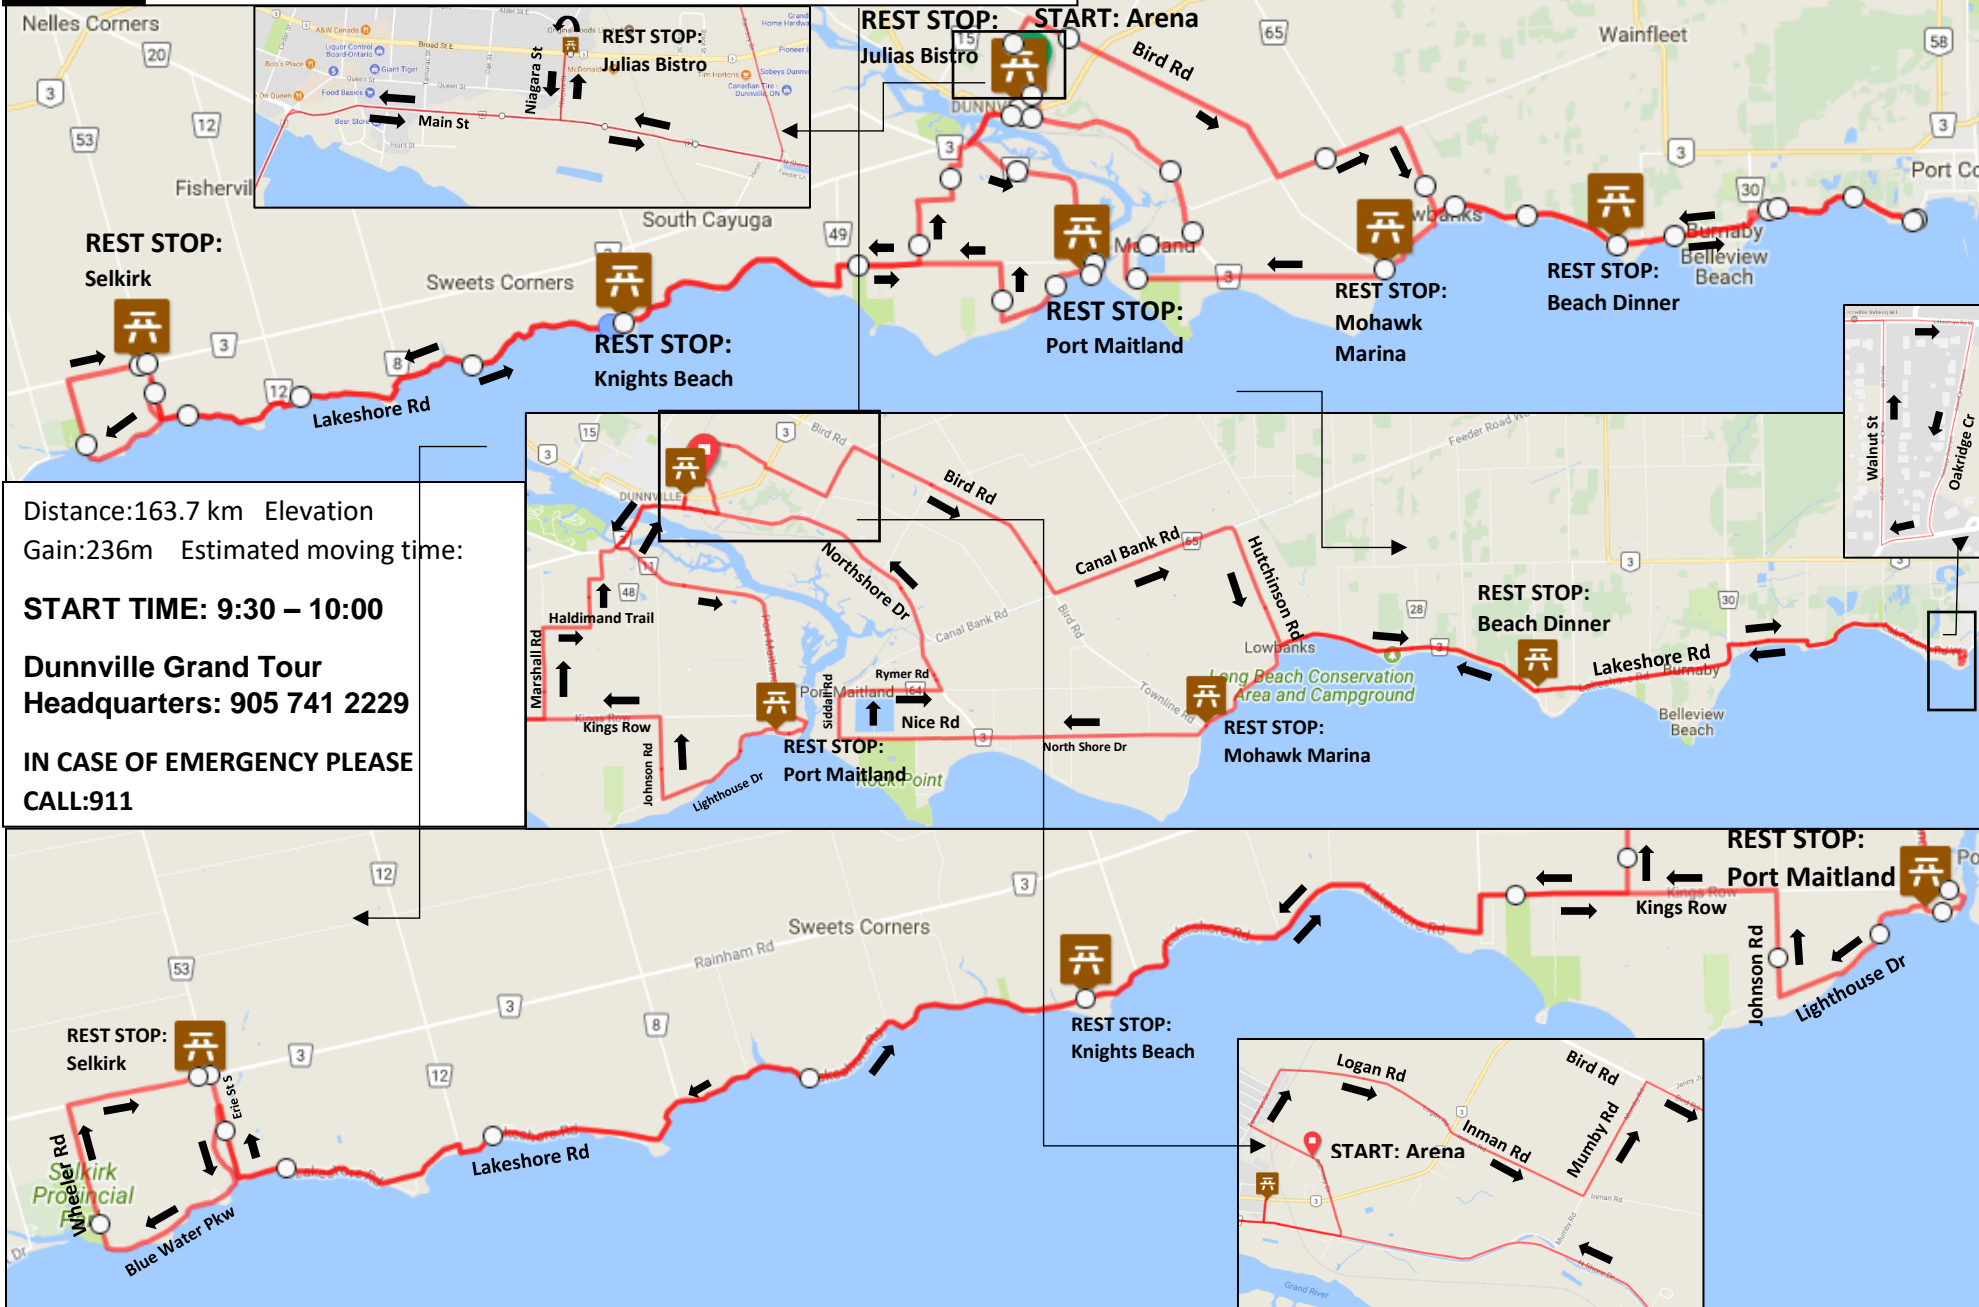

160

Dunnville Grand Tour Aug 18th Saturday 160 km

Distance: 163.7 km Elevation Gain: 236m Estimated moving time:

START TIME: 9:30 – 10:00

**Dunnville Grand Tour
Headquarters: 905 741 2229**

**IN CASE OF EMERGENCY PLEASE
CALL: 911**